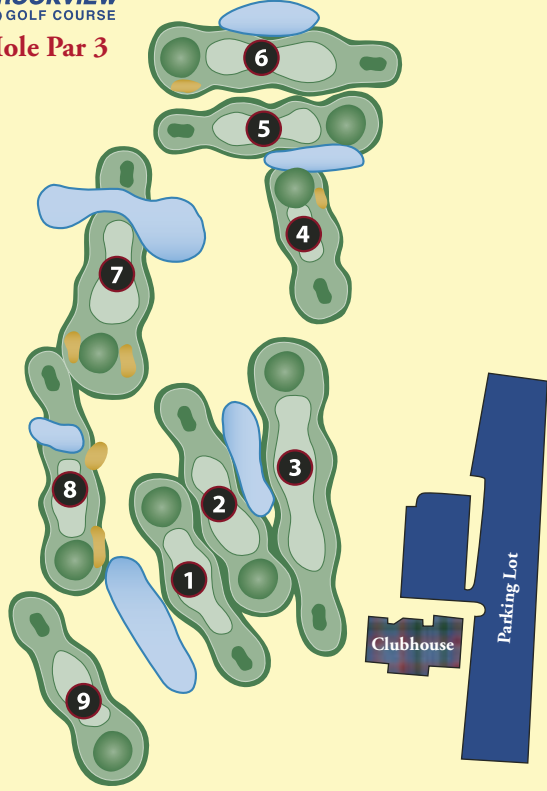

Back tee measured from MGA markers

Hole	1	2	3	4	5	6	7	8	9	Out
Back Tees	137	137	188	116	126	133	173	160	117	1287
Forward Tees	132	130	180	110	120	127	114	121	112	1146
Handicap	4	5	2	8	6	7	1	3	9	
Par	3	3	3	3	3	3	3	3	3	27
	We+									
	They-									
Scorer:			Attested:				Date:			

- USGA rules apply
- Keep golf cars and pull carts at least 30 feet from greens and tees

- Keep up with foursome ahead
- Replace divots

- Repair ball marks on greens
- Rake bunker

## 9 Hole Par 3

200 Brookview Parkway  
Golden Valley, MN 55426  
763-512-2300  
763-512-2333 (reservations)